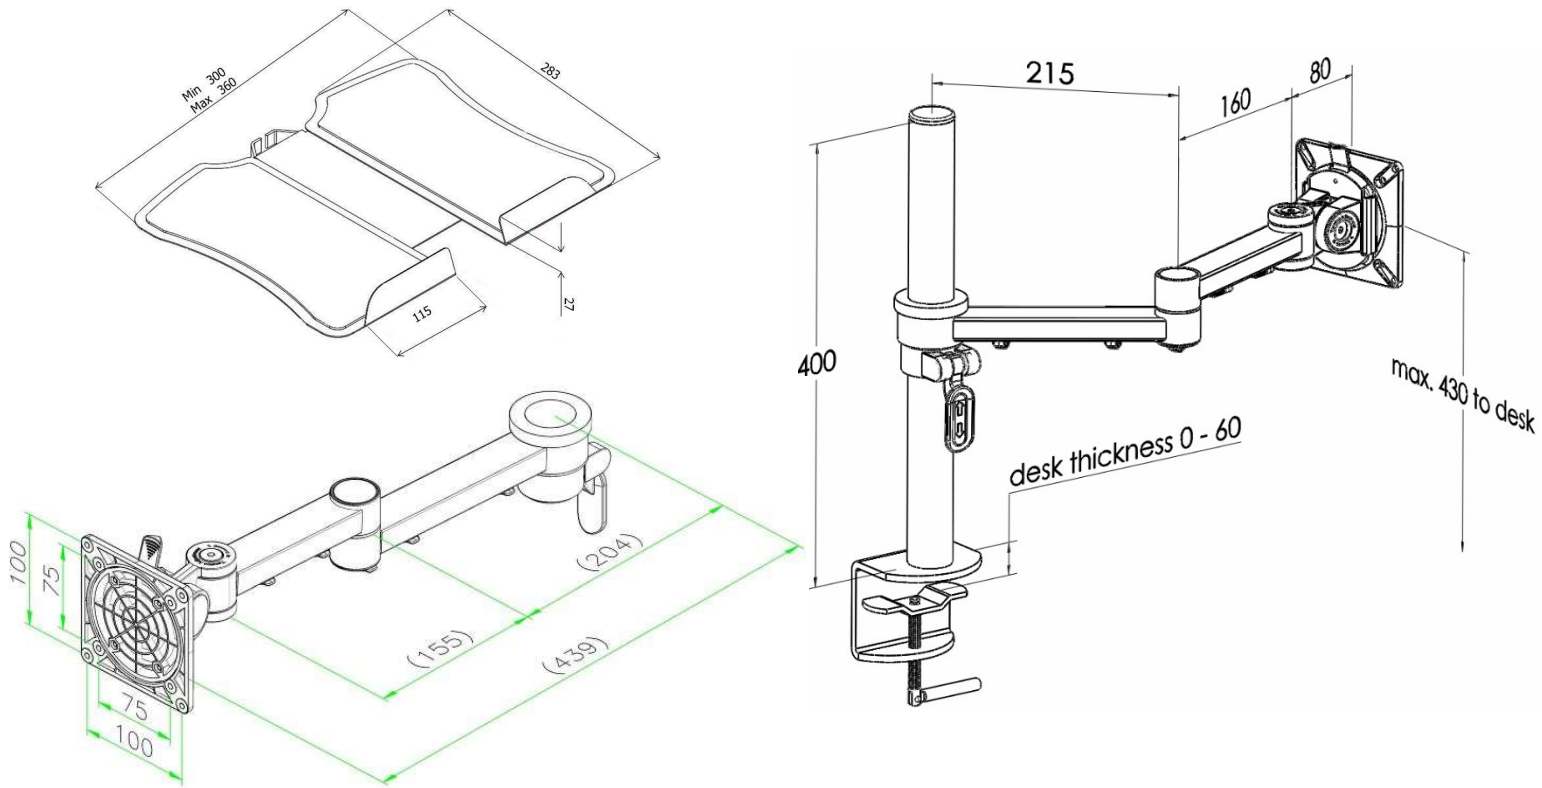

XSTREAM dual beam with standard clamp post and laptop attachment

Product Specification

Product code	XSTREAM2PMCOMB05W - white
Weight capacity	10kg
Max screen size	30"
Max forward extension	460mm
VESA	75mm & 100mm VESA compliant
Movement	Height adjustment, tilt, swivel, rotation and reach
Height adjustment	Max height adjustment 380mm from desk top
Fixings	Supplied with standard clamp for 0-60mm thick desk

Additional Information

Two dual beam arms with manual height adjustment

Laptop holder attachment with VESA fitting

Additional +/- 70mm available with ratchet mechanism

Lockable quick release VESA function

Compact – folds back into a space of 40mm

Silver – XSTREAM2PMCOMB05S - RAL code 9006

White – XSTREAM2PMCOMB05W - RAL code 9010

Black – XSTREAM2PMCOMB05B - RAL code 9005

Ergo
01235 773373
www.ergoldt.co.uk
sales@ergoldt.co.uk

XSTREAM dual beam with standard clamp post and laptop attachment

Product Dimensions

Product code	XSTREAM2PMCOMB05
Clamp	Max desk depth 60mm
Post	400mm
Arms	Max 460mm extension
VESA	75mm & 100mm VESA compliant
Height adjustment	Max height adjustment 300mm
Tilt	85 degrees up / 85 degrees down (170 degrees total)
Laptop holder	W: 300mm-360mm, D: 283mm