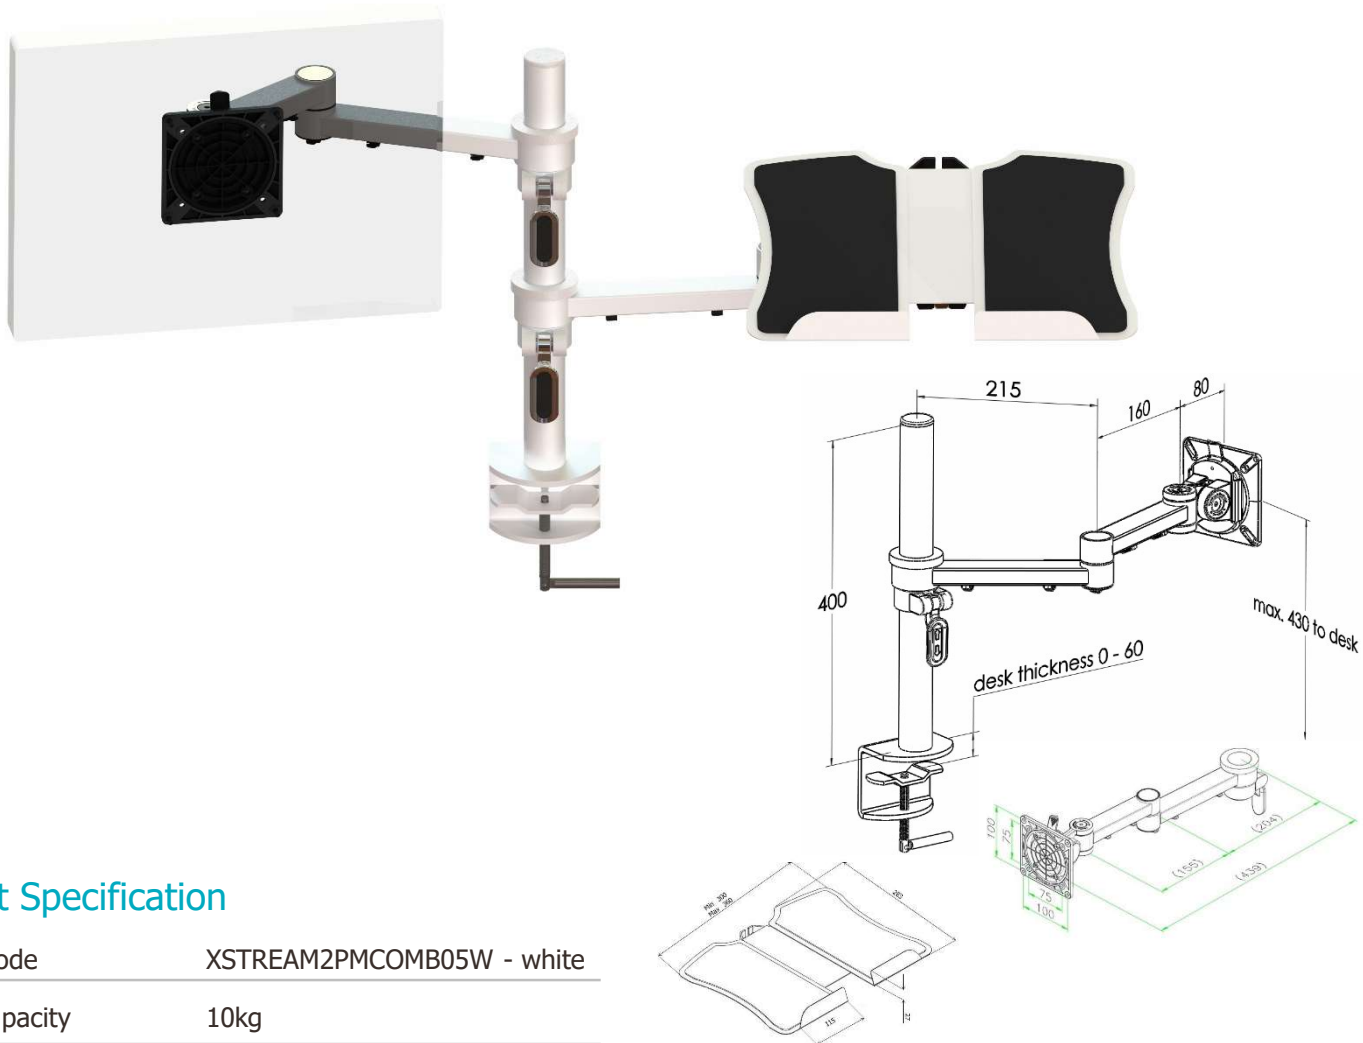

XSTREAM dual beam with standard clamp post and laptop attachment

Product Specification

Product code	XSTREAM2PMCOMB05W - white
Weight capacity	10kg
Max screen size	30"
Max forward extension	460mm
VESA	75mm & 100mm VESA compliant
Movement	Height adjustment, tilt, swivel, rotation and reach
Height adjustment	Max height adjustment 380mm from desk top
Fixings	Supplied with standard clamp for 0-60mm thick desk

Additional Information

Two dual beam arms with manual height adjustment

Laptop holder attachment with VESA fitting

Additional +/- 70mm available with ratchet mechanism

Lockable quick release VESA function

Compact – folds back into a space of 40mm

Silver – XSTREAM2PMCOMB05S - RAL code 9006

White – XSTREAM2PMCOMB05W - RAL code 9010

Black – XSTREAM2PMCOMB05B - RAL code 9005

Ergo
01235 773373
www.ergoldt.co.uk
sales@ergoldt.co.uk

XSTREAM dual beam with standard clamp post and laptop attachment

Product Dimensions

Product code	XSTREAM2PMCOMB05
Clamp	Max desk depth 60mm
Post	400mm
Arms	Max 460mm extension
VESA	75mm & 100mm VESA compliant
Height adjustment	Max height adjustment 300mm
Tilt	85 degrees up / 85 degrees down (170 degrees total)
Laptop holder	W: 300mm-360mm, D: 283mm